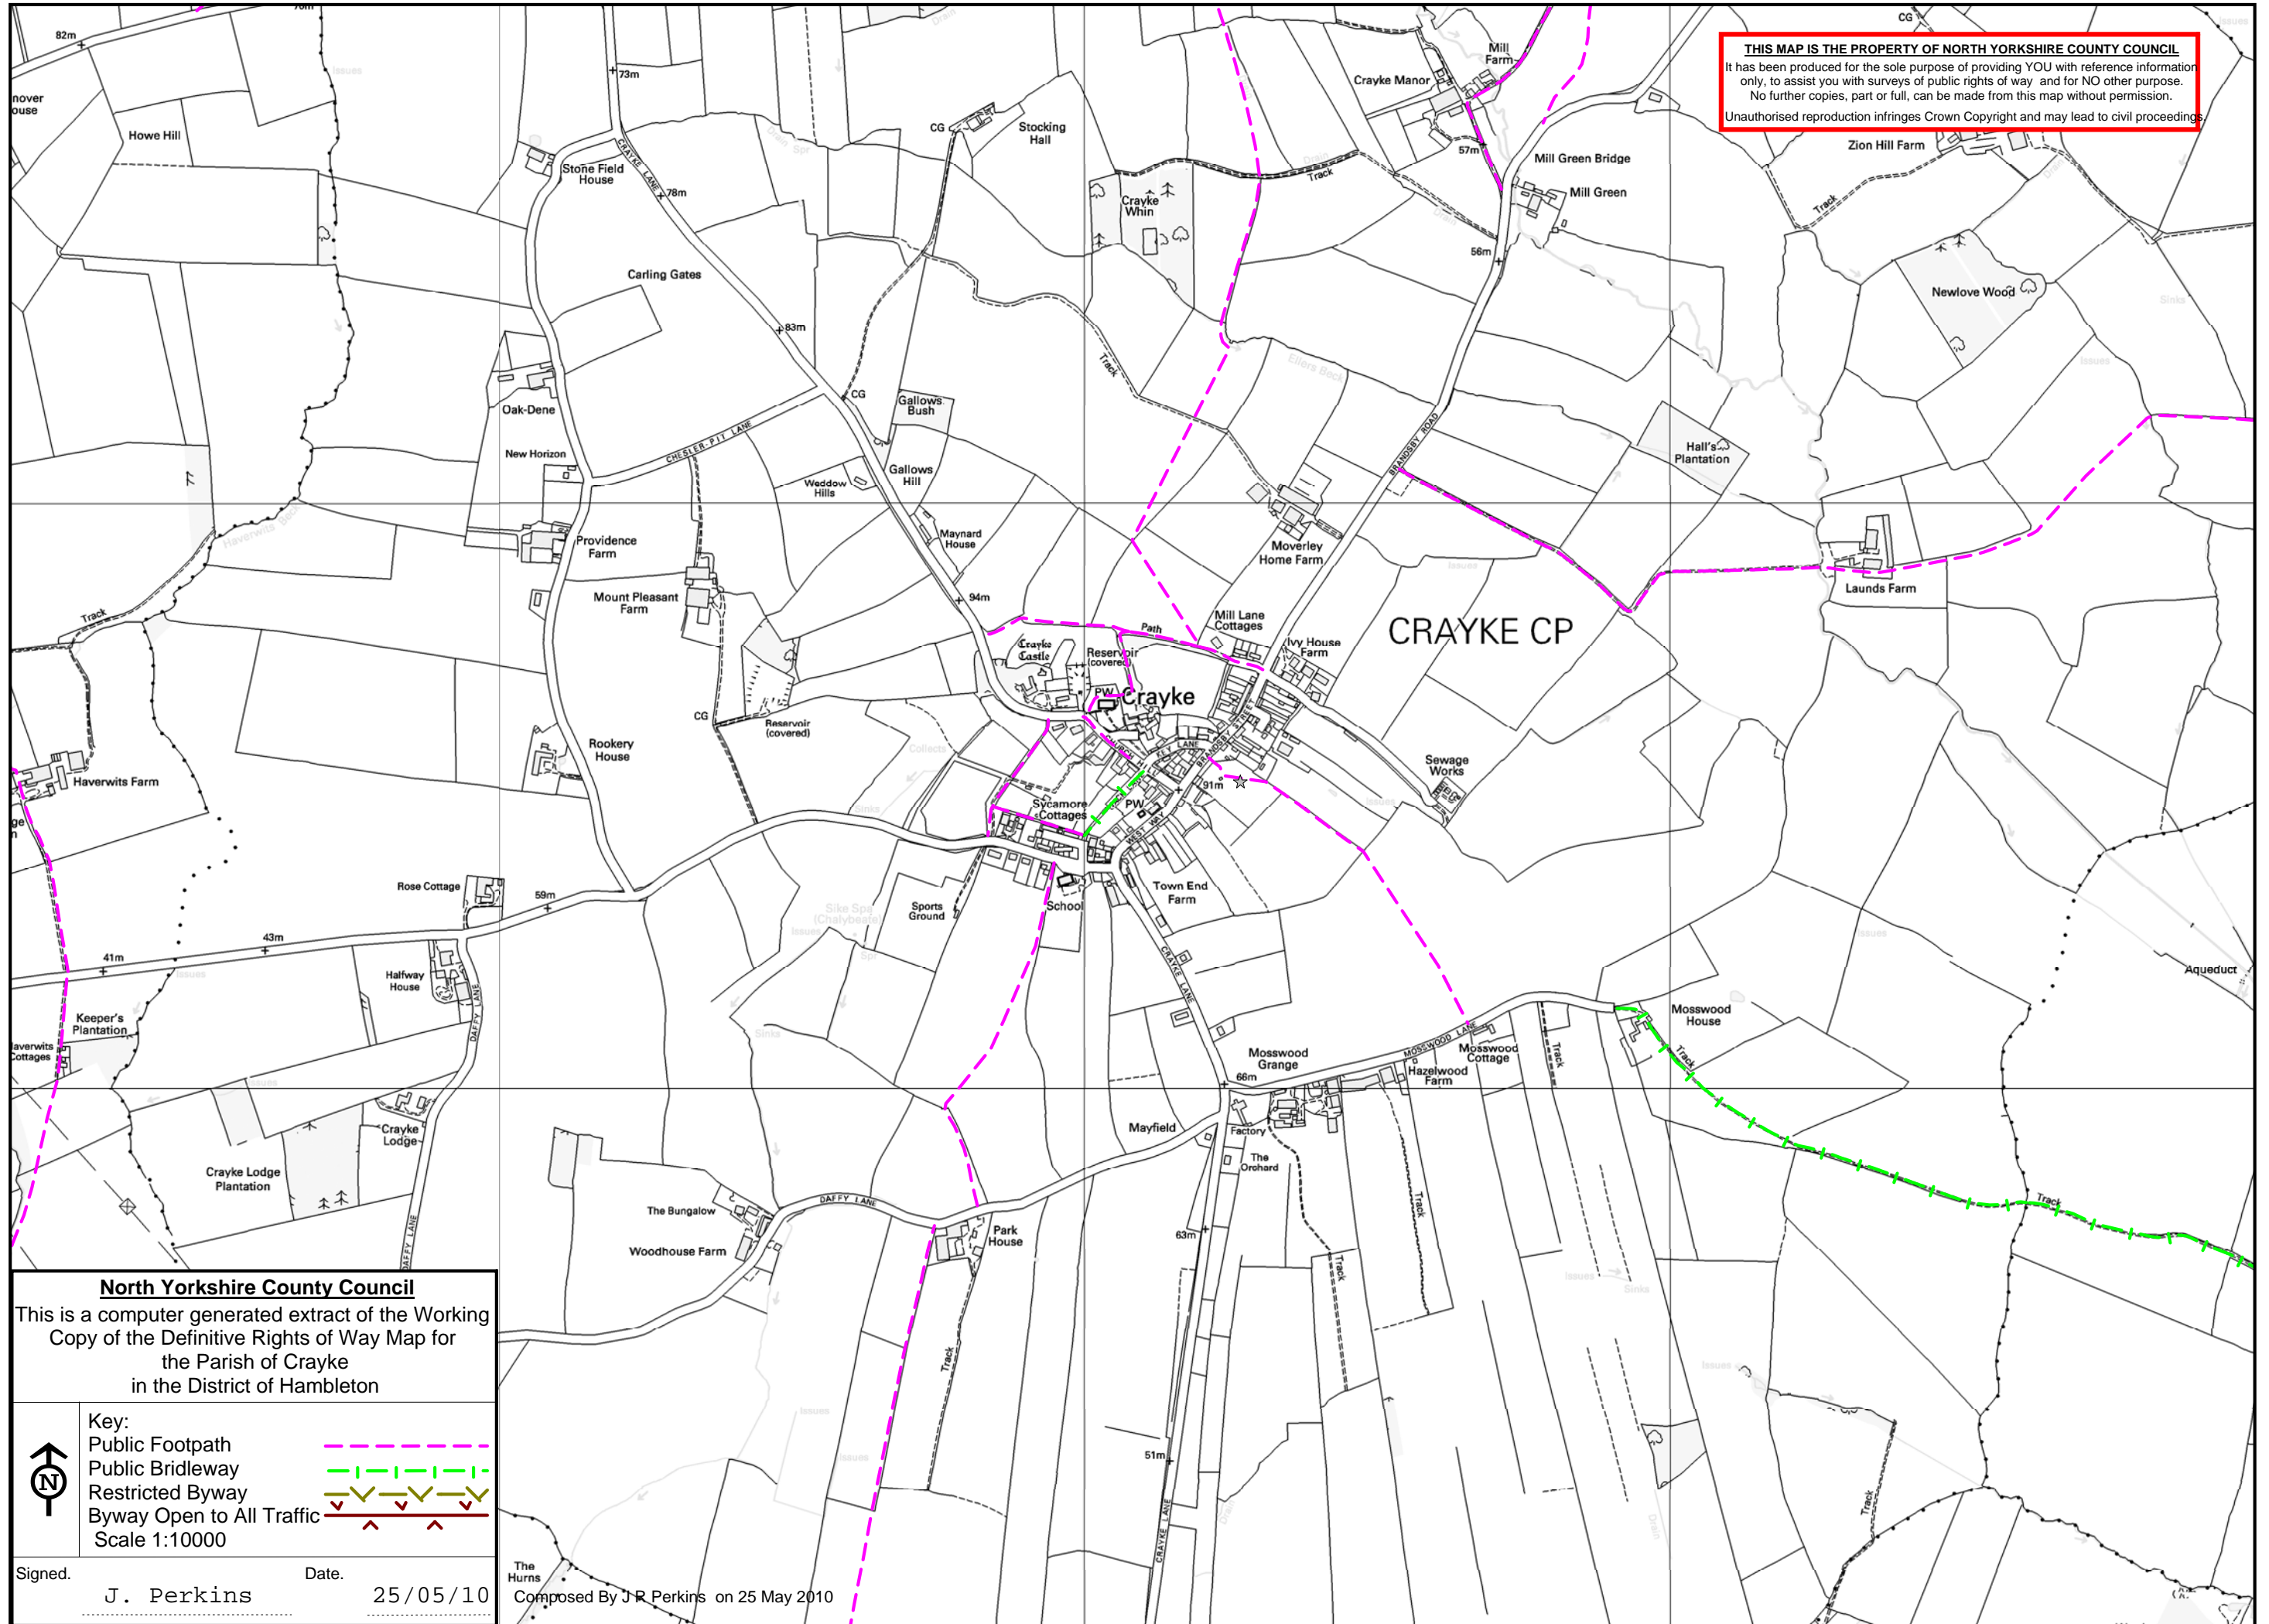

**THIS MAP IS THE PROPERTY OF NORTH YORKSHIRE COUNTY COUNCIL**  
It has been produced for the sole purpose of providing YOU with reference information only, to assist you with surveys of public rights of way and for NO other purpose. No further copies, part or full, can be made from this map without permission. Unauthorised reproduction infringes Crown Copyright and may lead to civil proceedings.

**North Yorkshire County Council**  
This is a computer generated extract of the Working Copy of the Definitive Rights of Way Map for the Parish of Crayke in the District of Hambleton

Key:  
 Public Footpath   
 Public Bridleway   
 Restricted Byway   
 Byway Open to All Traffic   
 Scale 1:10000